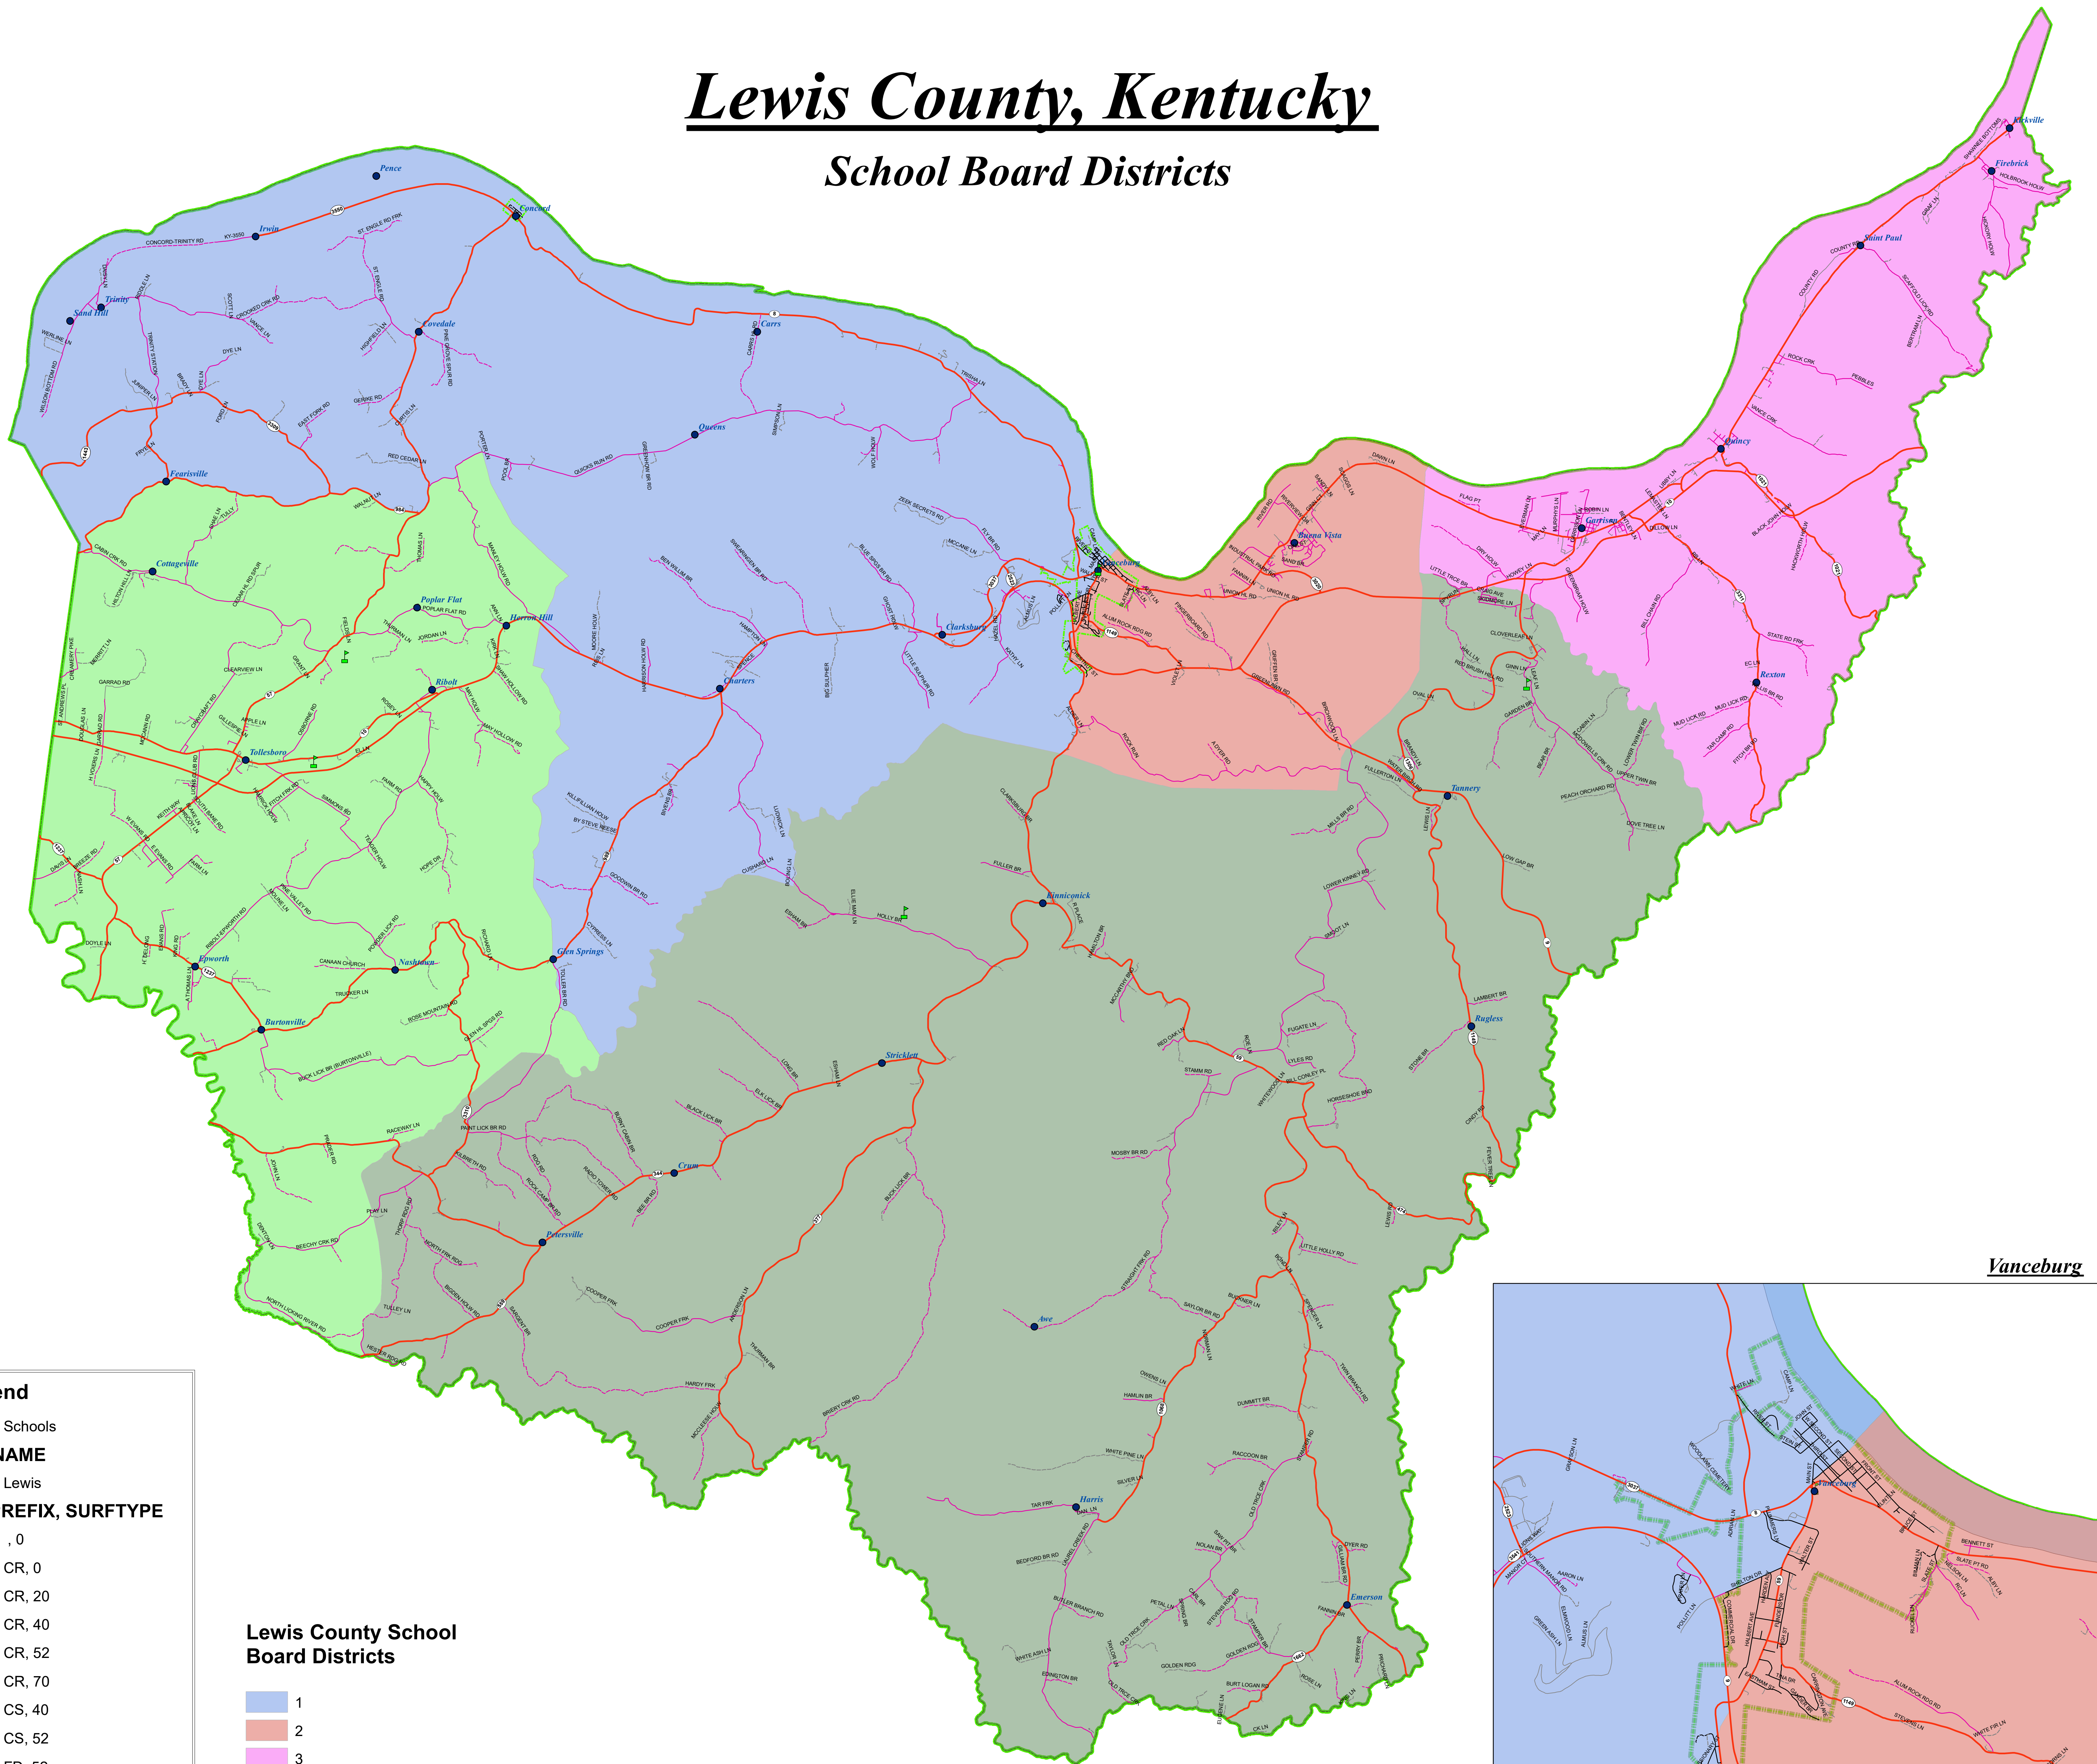

Lewis County, Kentucky

School Board Districts

Legend

- Schools
- CO_NAME
- Lewis
- RT_PREFIX, SURFTYPE
- , 0
- CR, 0
- CR, 20
- CR, 40
- CR, 52
- CR, 70
- CS, 40
- CS, 52
- FD, 52
- KY, 52
- KY, 61
- PR, 40
- PR, 52
- PS, 40
- PS, 52
- PV, 20
- PV, 40
- PV, 52
- ST, 40
- Lewis_Co_Corporate_2024
- Lewis County

Lewis County School Board Districts

- 1
- 2
- 3
- 4
- 5

- 20 – Unimproved
- 40 – Soil, Gravel
- 52 – Bituminous
- 70 – Concrete

Vanceburg